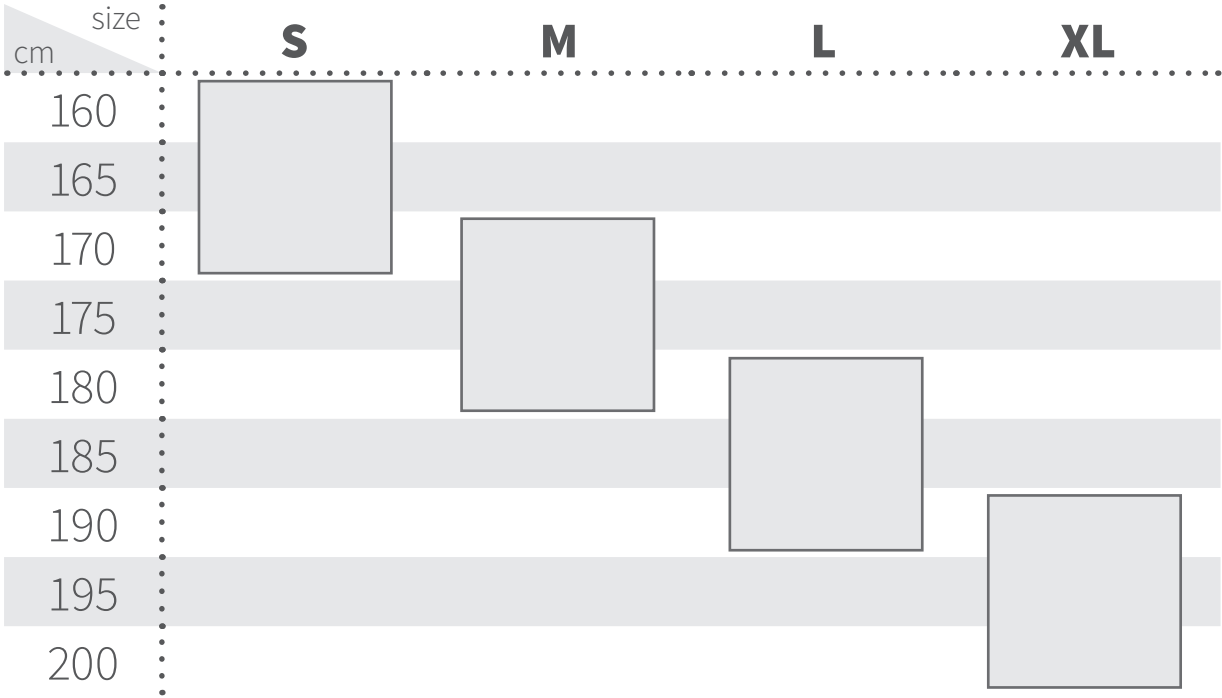

DARTMOOR PRIMAL 29 FRAME FITTING*

dartmoor-bikes.com

* depending on rider's height

#RIDEYOURWAY